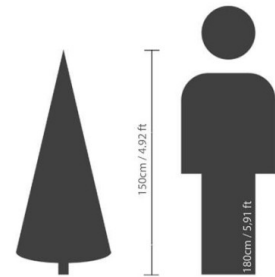

Data sheet

PRE-ILLUMINATED IMPERIAL FIR Reference : N261

Product photos

Description

Artificial PRE-ILLUMINATED IMPERIAL FIR made up of 24 branches and 340 PVC tips, with a metal base diameter 43cm, a trunk diameter 2.2cm, hinged fir, soft needles. 2 pieces to assemble. 5mm warm white LEDs (IP20 trafo): 8F flash-minutr 8h-interr foot, with 5M green cable, Transfo: JT-DC31V6W-E-IP44 Kema Keur. Flammability test: European standard EN 71-2 (toy safety). French standard NFS54-200: protection of metal ends.

Technical data

- Reference : N261
- Height : 150 cm
- Width : 97 cm
- Color : GREEN
- Foliage : PVC
- Original pot : METAL
- Universe : NOEL
- Weight : 5,92 kg