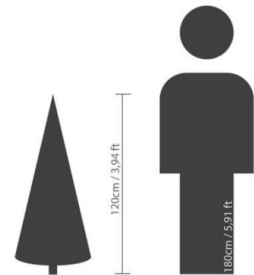

Data sheet

IMPERIAL WHITE FIR Reference : N250

Product photos

Description

WHITE IMPERIAL Artificial fir tree, made up of 12 branches and 220 PVC tips with a 35cm diameter metal base, a 2.2cm diameter trunk, hinged fir tree, soft needles. 2 parts to assemble. Flammability test: European standard EN 71-2 (toy safety). French standard NFS54-200: protection of metal ends.

Technical data

- Reference : N250
- Height : 120 cm
- Width : 81 cm
- Color : WHITE
- Foliage : PVC
- Original pot : METAL
- Universe : NOEL
- Weight : 3,30 kg